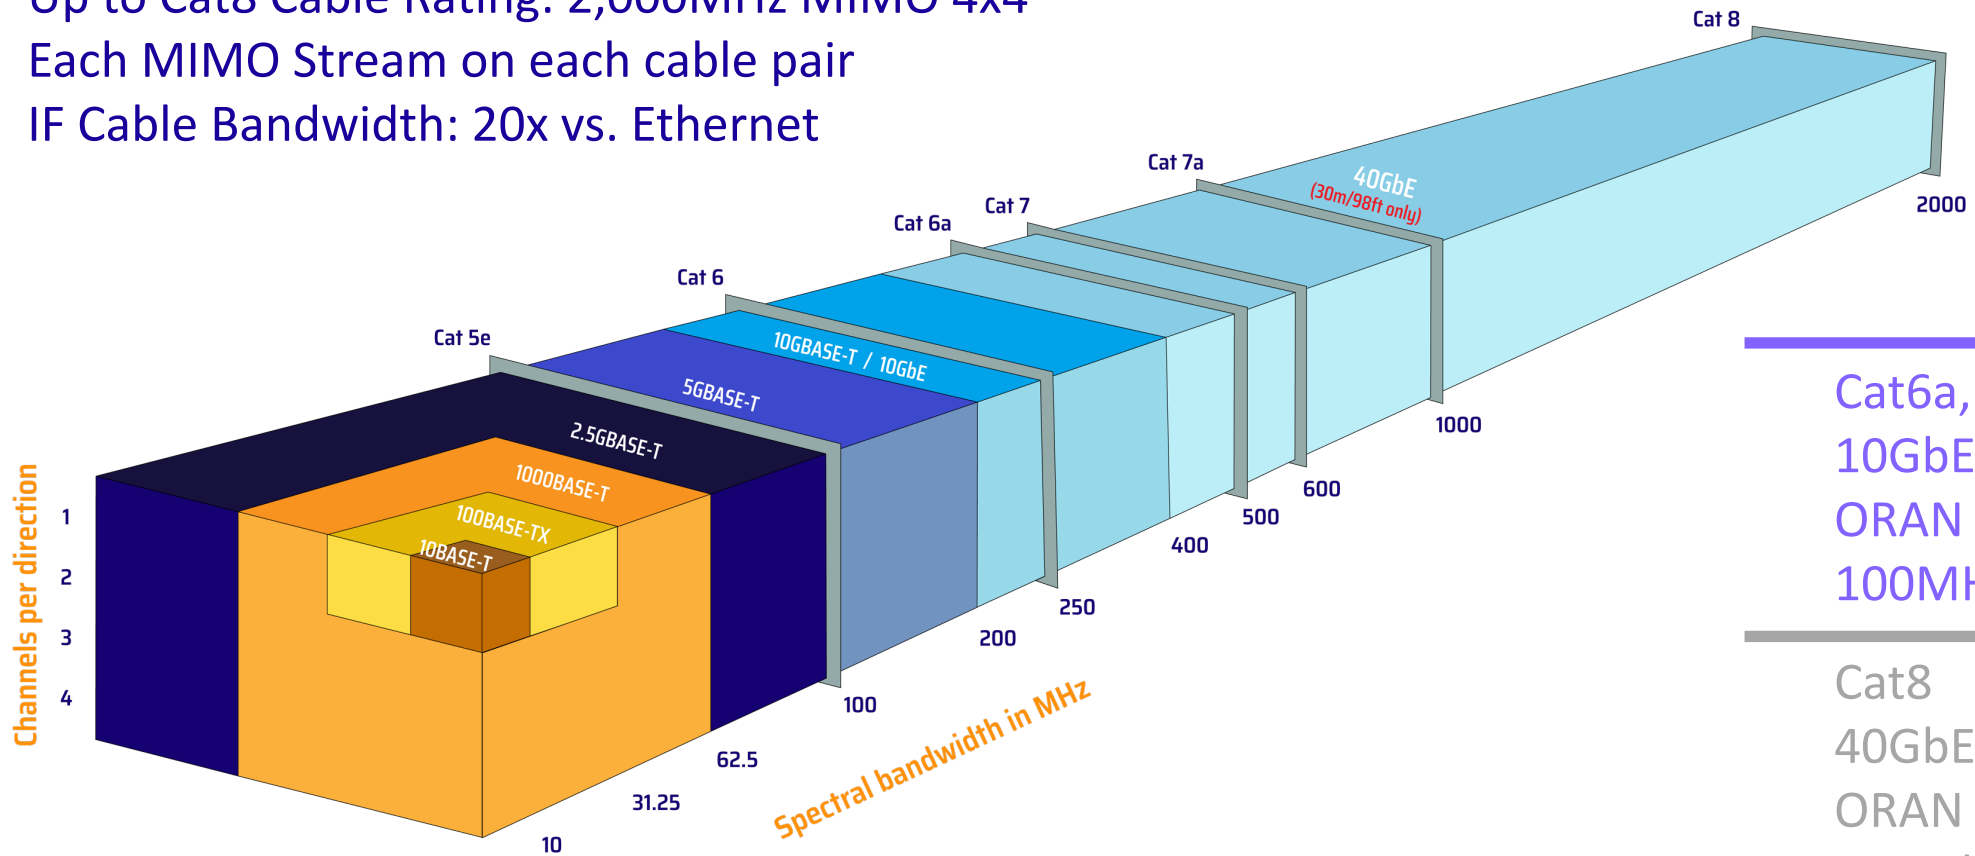

# CATx Utilization: Ethernet vs. IF (Intermediate Frequency)

CatX (100m/328ft) is ideal for “horizontal” indoor deployments

IF over CatX: High cable frequency utilization

Up to Cat8 Cable Rating: 2,000MHz MIMO 4x4

Each MIMO Stream on each cable pair

IF Cable Bandwidth: 20x vs. Ethernet

Cat6a, 7, 7a, 8...  
10GbE (100m/328ft)  
ORAN 7.2 Split  
100MHz MIMO 4x4

Cat8  
40GbE (30m/98ft only)  
ORAN 7.2 Split  
400MHz MIMO 4x4